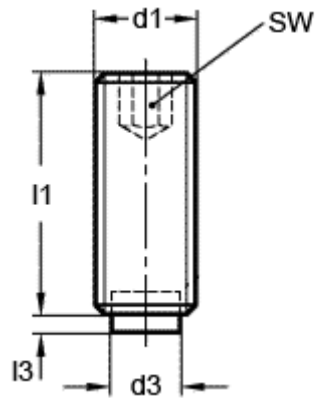

Data Sheet

Article number: 209316111

Description: E+G Grub screw, st. steel
GN 913.5-M5-20-KU

Measures

d1 = M5
d3 = 3
l1 = 20.0
l3 = 1.0
SW = 2.5